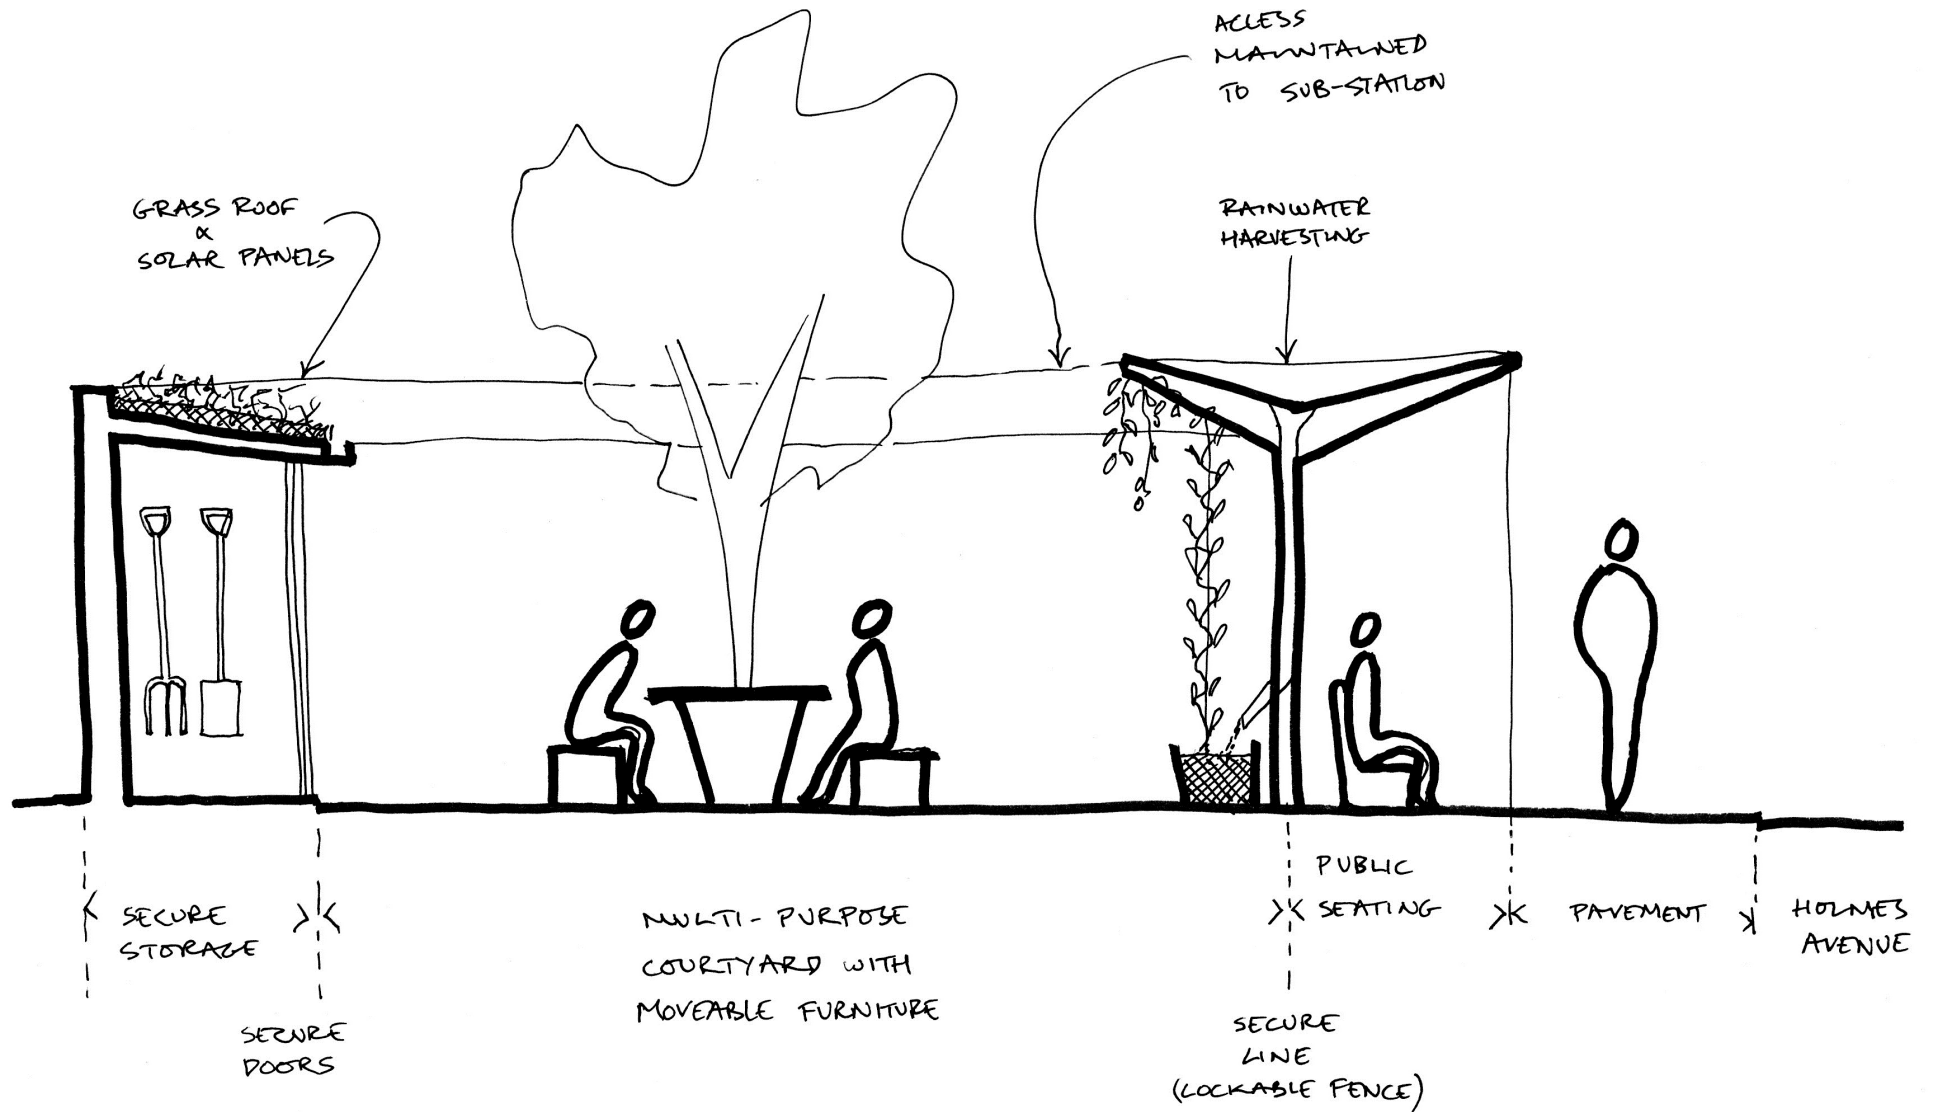

# William Morris Close

Initial pocket park concept

For Willam Morris Big Local

## Initial concept sketch

### Initial concept

- Secure storage
- Permeable frontage with fence - can be locked when not in use
- Sheltered perimeter public seating space
- Existing garages replaced with smaller storage units with green roof and PVs
- Existing substation and access retained

## Precedent images

Dalston Curve Garden

William Morris Close - Pocket park

Yan Kattein - Angel Edmonton workshops

Edible bus stop

Pergola walkways

The Union Street Urban Orchard