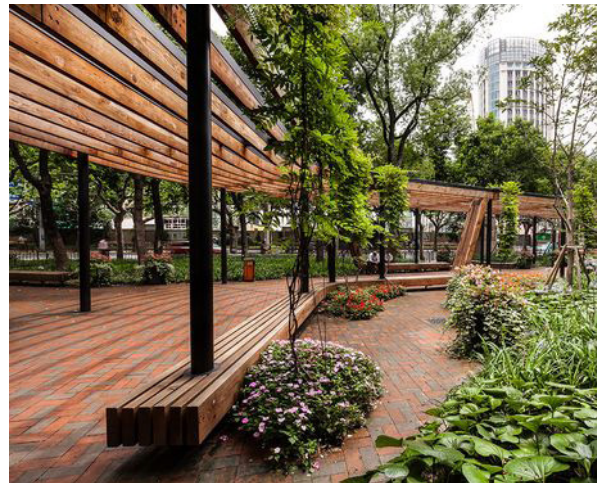

## Precedent images

Dalston Curve Garden

William Morris Close - Pocket park

Yan Kattein - Angel Edmonton workshops

Edible bus stop

Pergola walkways

The Union Street Urban Orchard